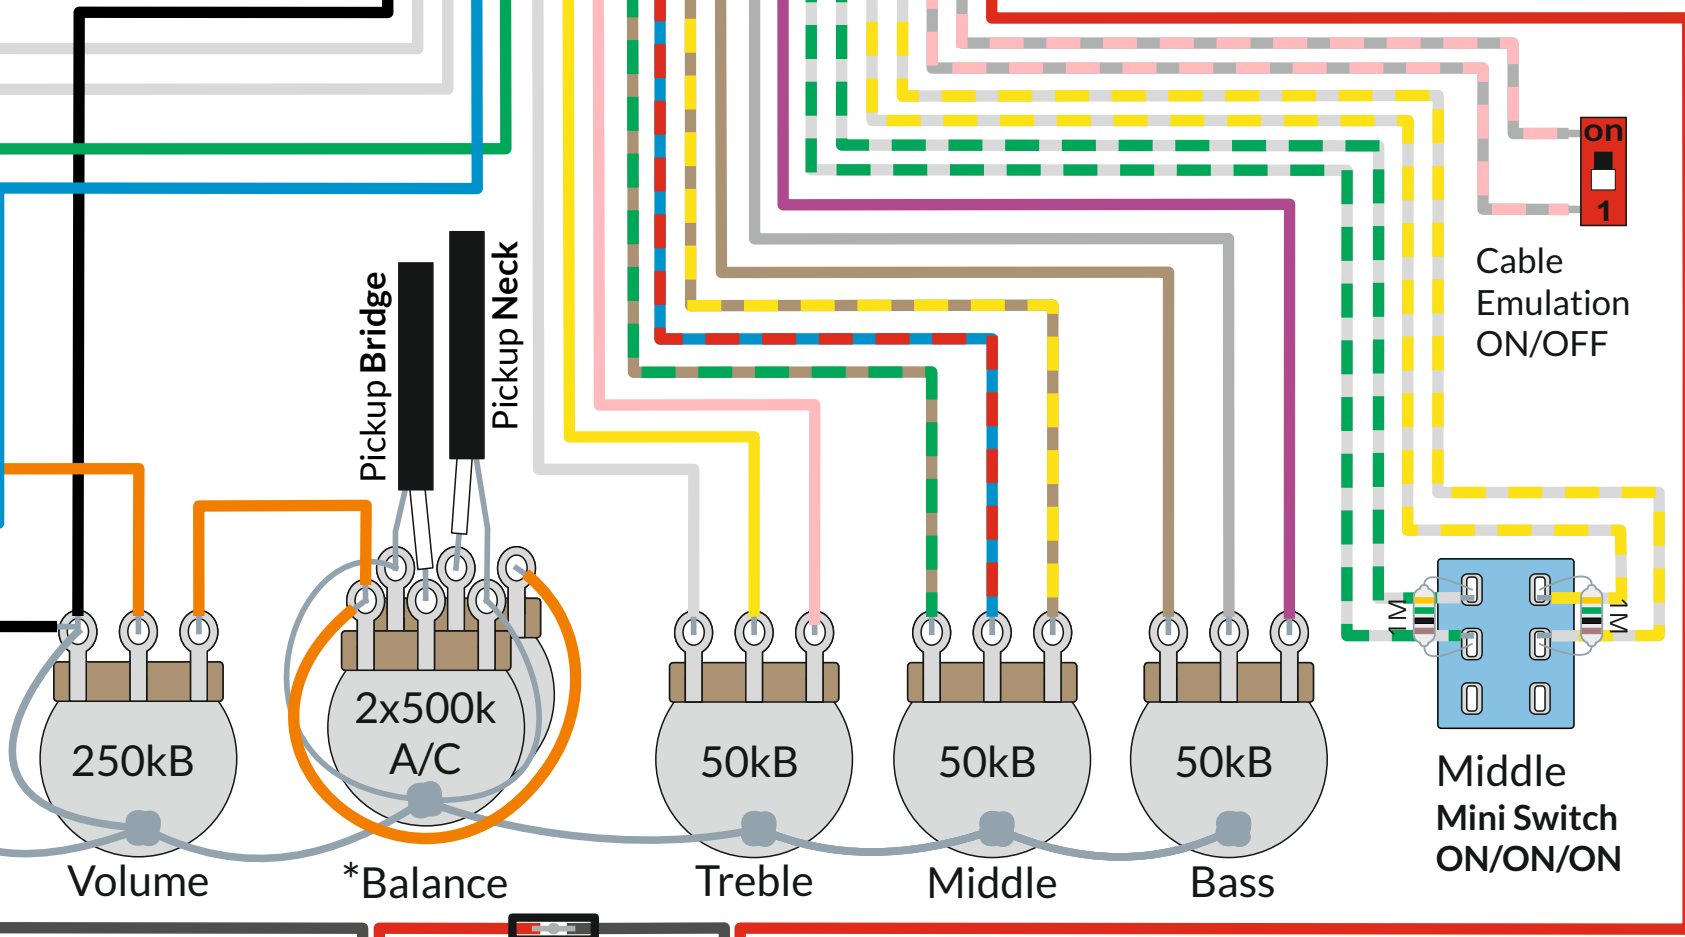

GregoryPreAmps

Bass preamp G-PreAmps series 3-band

G-BP3, G-BP3J, G-BP3M

*Optional Mode Gain Trim Potentiometer

Mini Switch ON/ON
Active/Passive

*Balance
Terminals can be reversed depending on potentiometer model