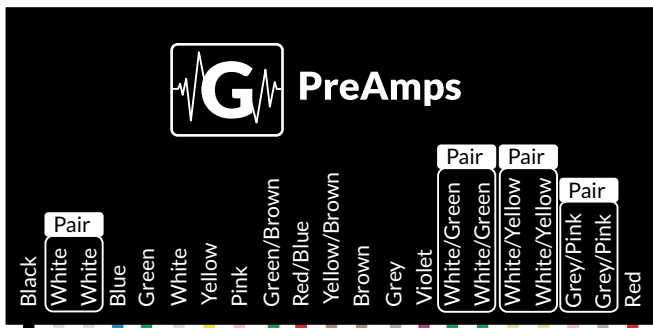

GregoryPreAmps

Bass preamp G-PreAmps series 3-band

G-BP3, G-BP3J, G-BP3M

*Optional Mode Gain Trim Potentiometer

Mini Switch ON/ON
Active/Passive

*Balance
Terminals can be reversed depending on potentiometer model