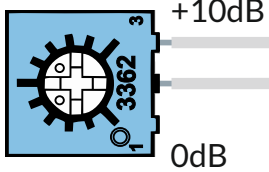

GregoryPreAmps

Bass preamp G-PreAmps series 3-band

G-BP3, G-BP3J, G-BP3M

*Optional Mode Gain Trim Potentiometer

Mini Switch ON/ON
Active/Passive

*Balance
Terminals can be reversed depending on potentiometer model