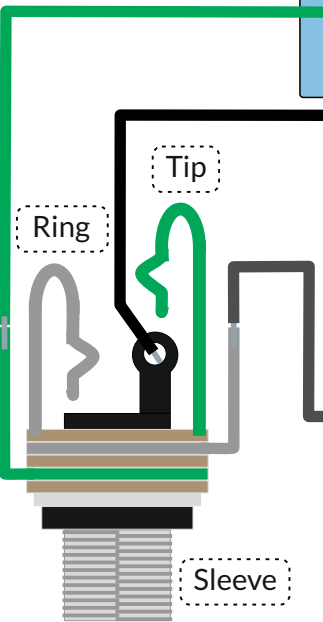

GregoryPreAmps

Bass preamp G-PreAmps series 3-band

G-BP3, G-BP3J, G-BP3M

*Optional Mode Gain Trim Potentiometer

Mini Switch ON/ON
Active/Passive

*Balance
Terminals can be reversed depending on potentiometer model