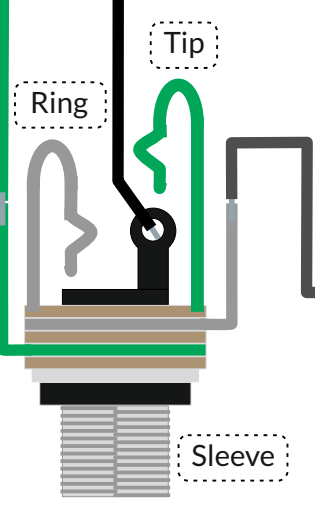

GregoryPreamps
Bass preamp 3-band GBP3

*Balance
Terminals can be reversed depending on potentiometer model