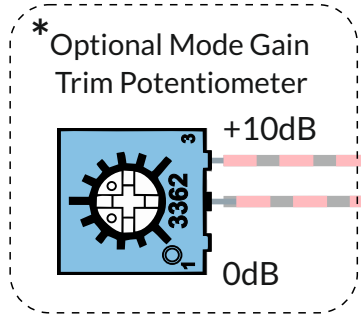

GregoryPreamps
Bass preamp 3-band GBP3

*Balance
Terminals can be reversed depending on potentiometer model