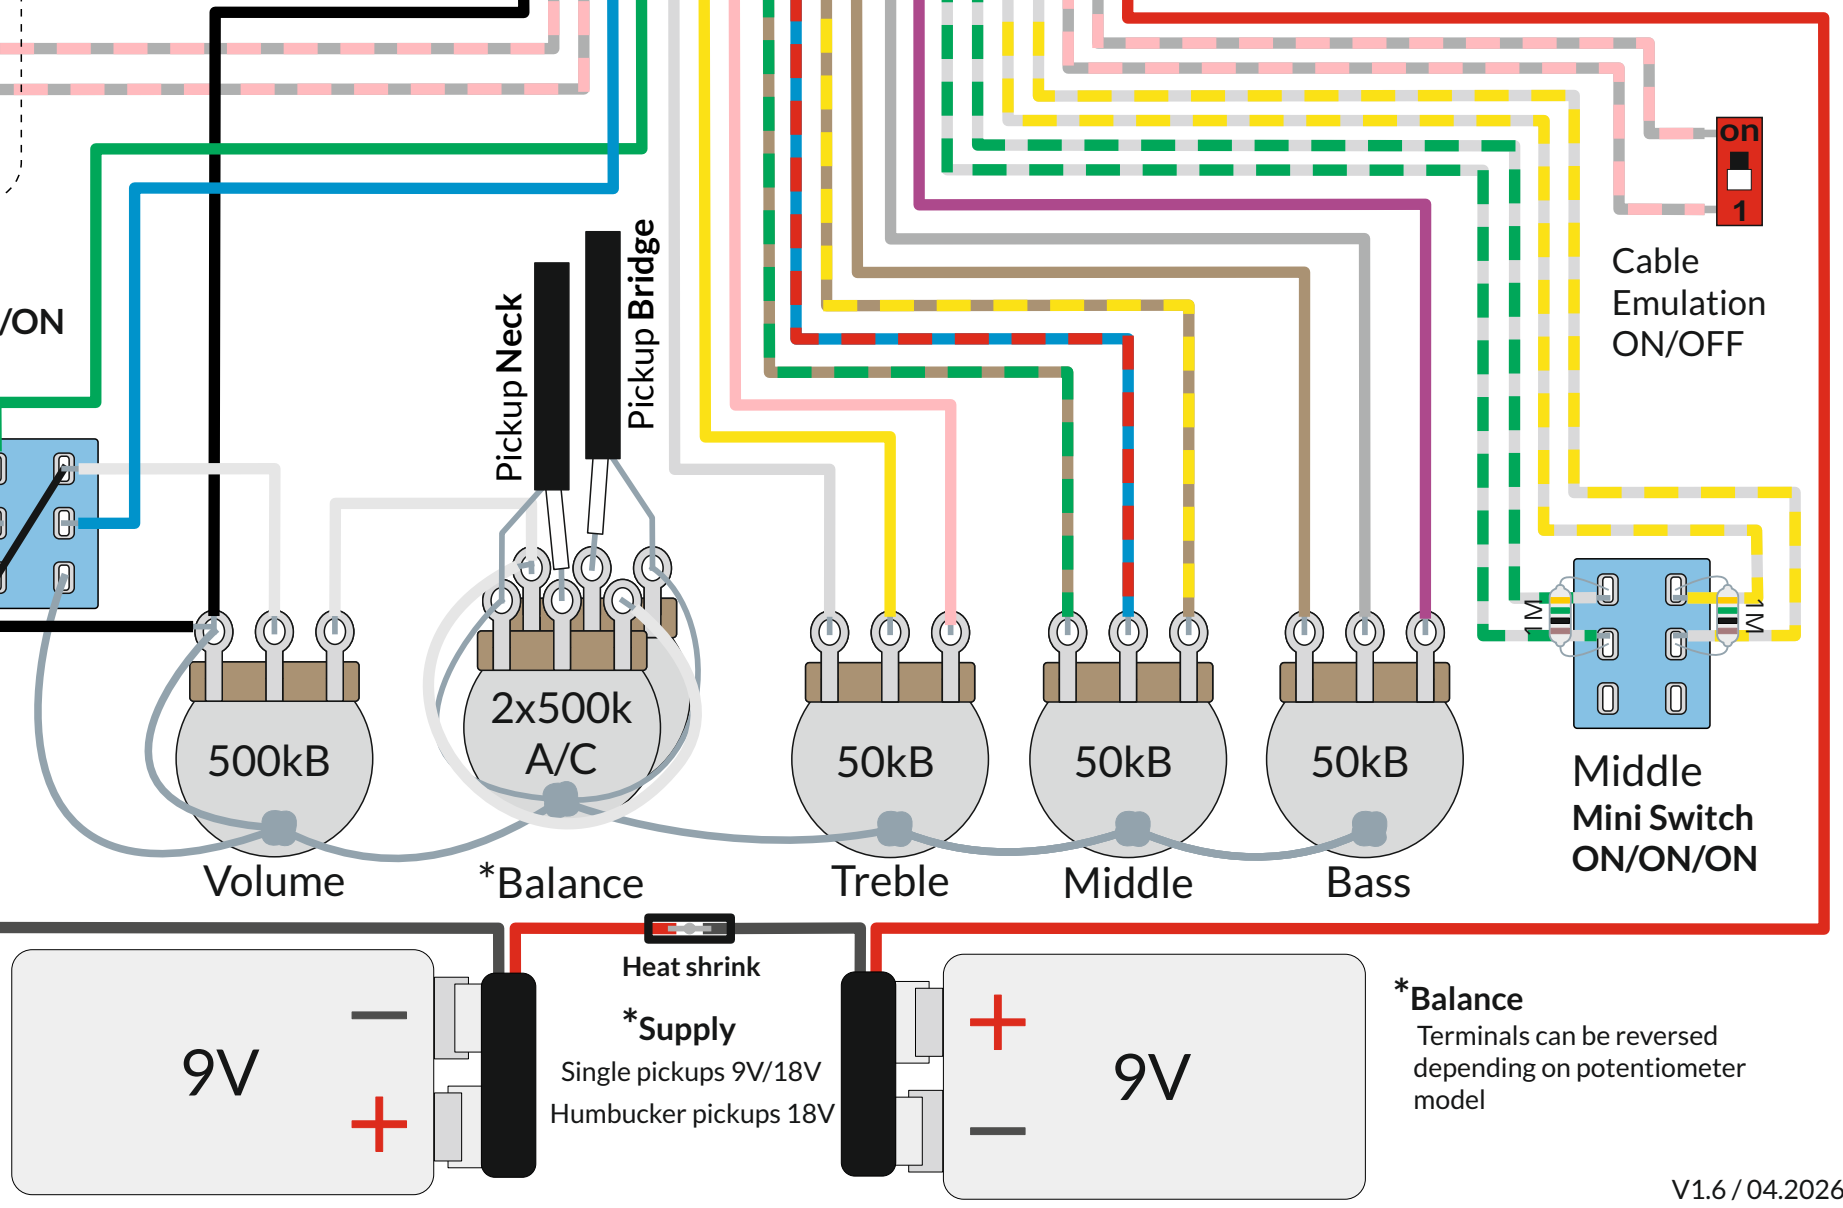

GregoryPreamps
Bass preamp 3-band GBP3

*Balance
Terminals can be reversed depending on potentiometer model